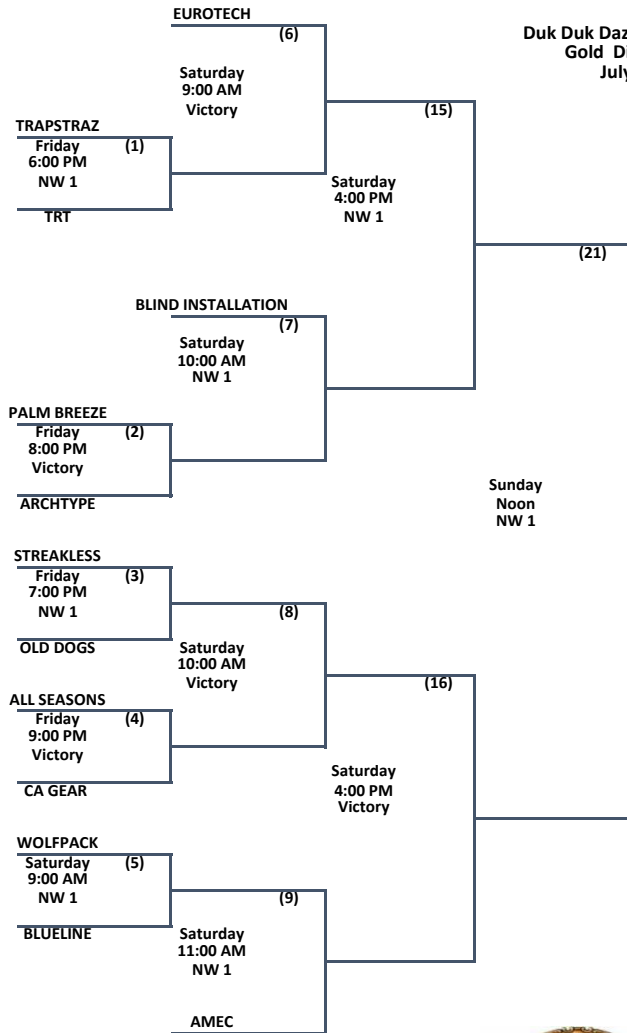

Winner's Bracket

NW 1 = Northwood 1
NW 2 = Northwood 2
Victory
Lighted

Loser's Bracket