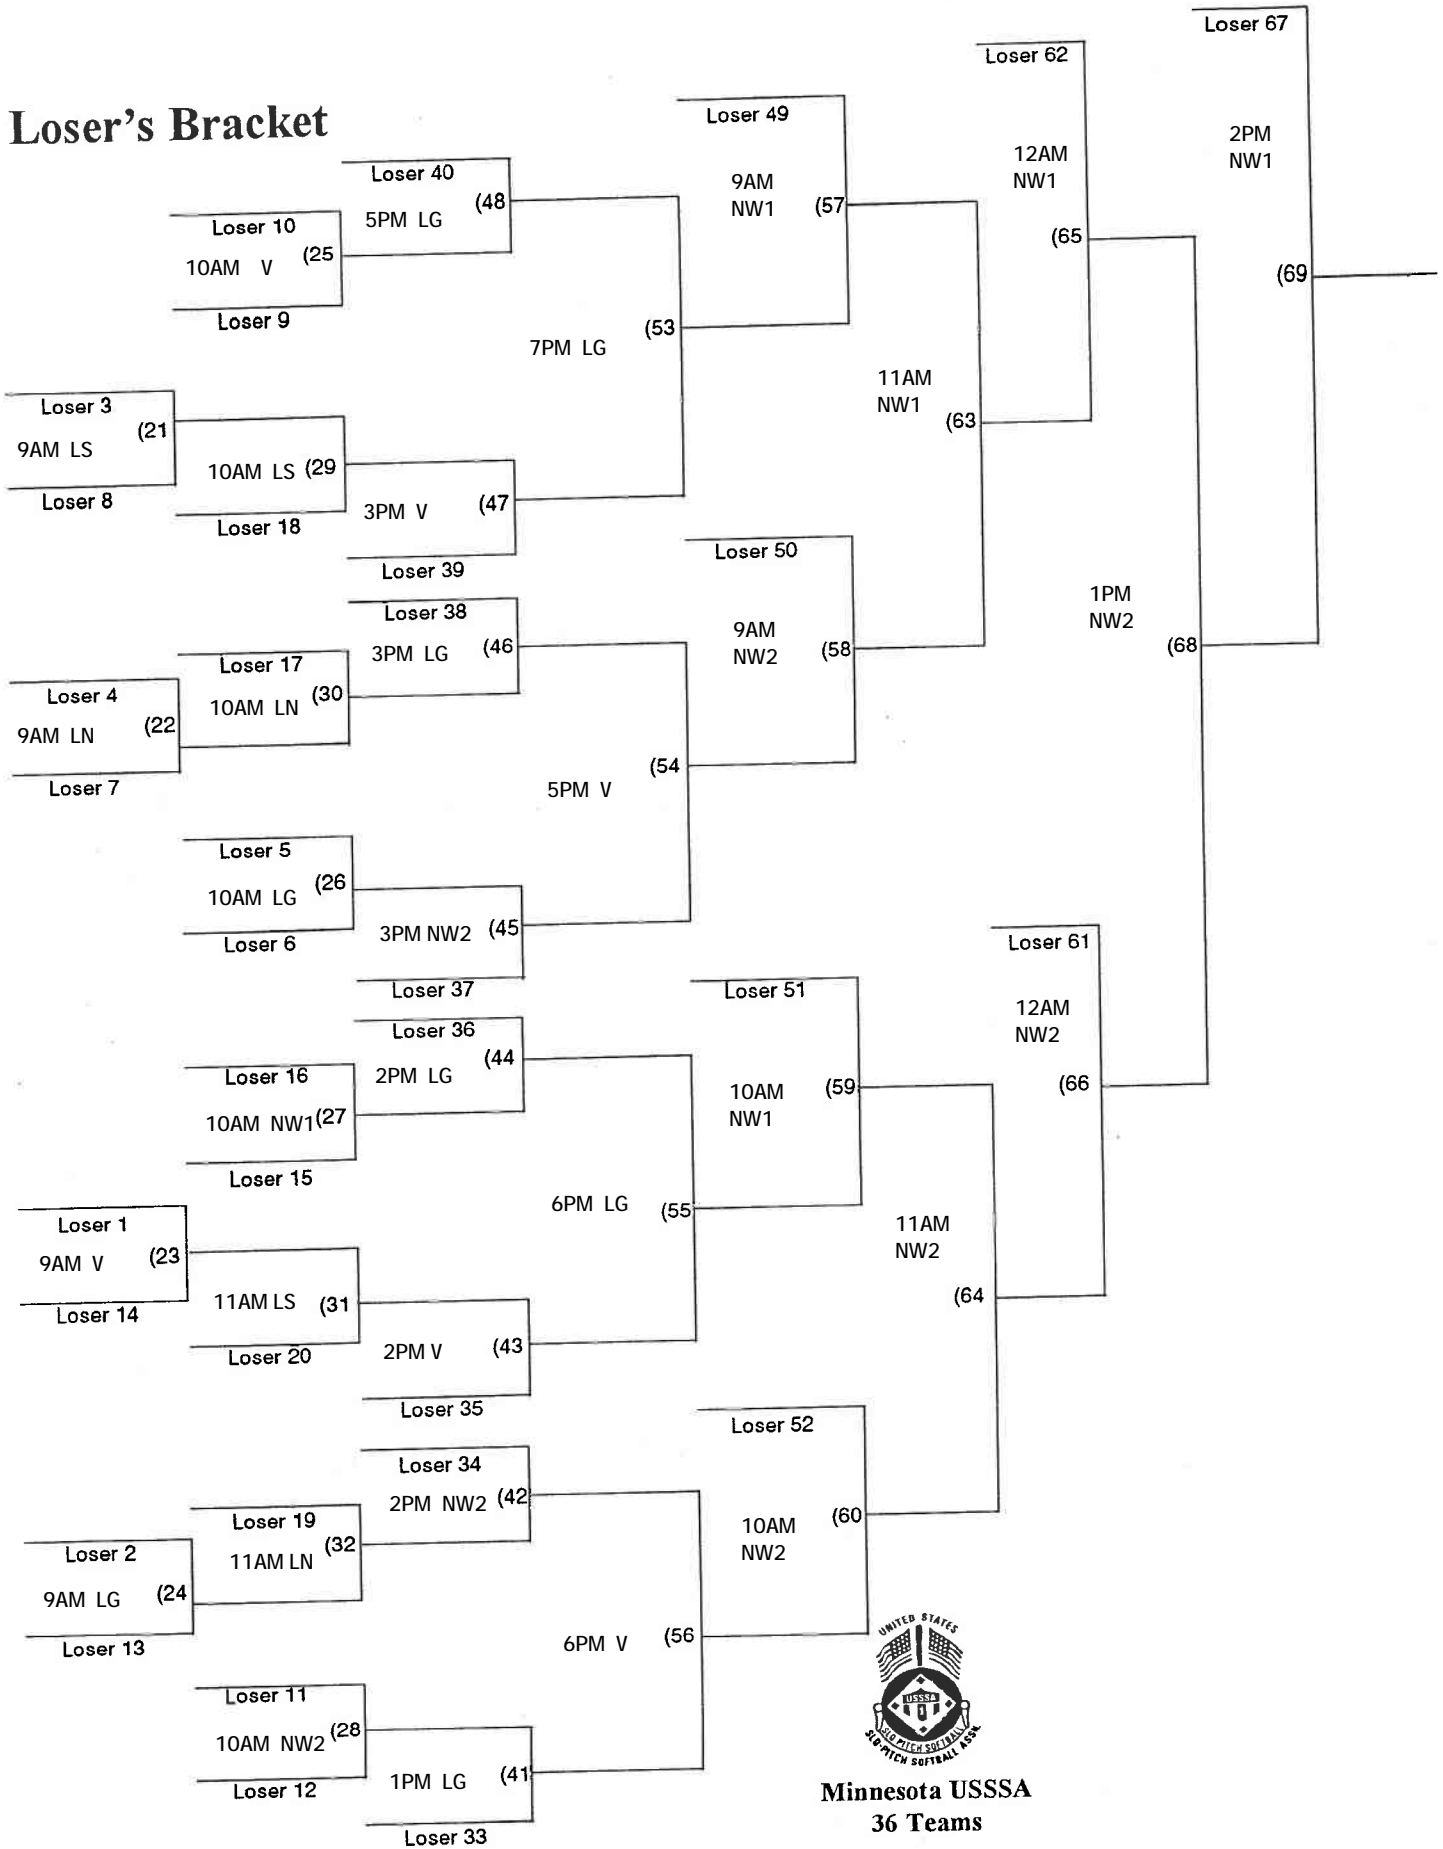

MENS C

Winner's Bracket

Loser's Bracket

Minnesota USSSA
6 Teams

MENS D

V=VICTORY
 LG=LIGHTED
 NW1=NORTHWOODS
 NW2=NORTHWOODS
 LS=LIONS SOUTH
 LN=LIONS NORTH

Loser's Bracket

**Minnesota USSSA
36 Teams**