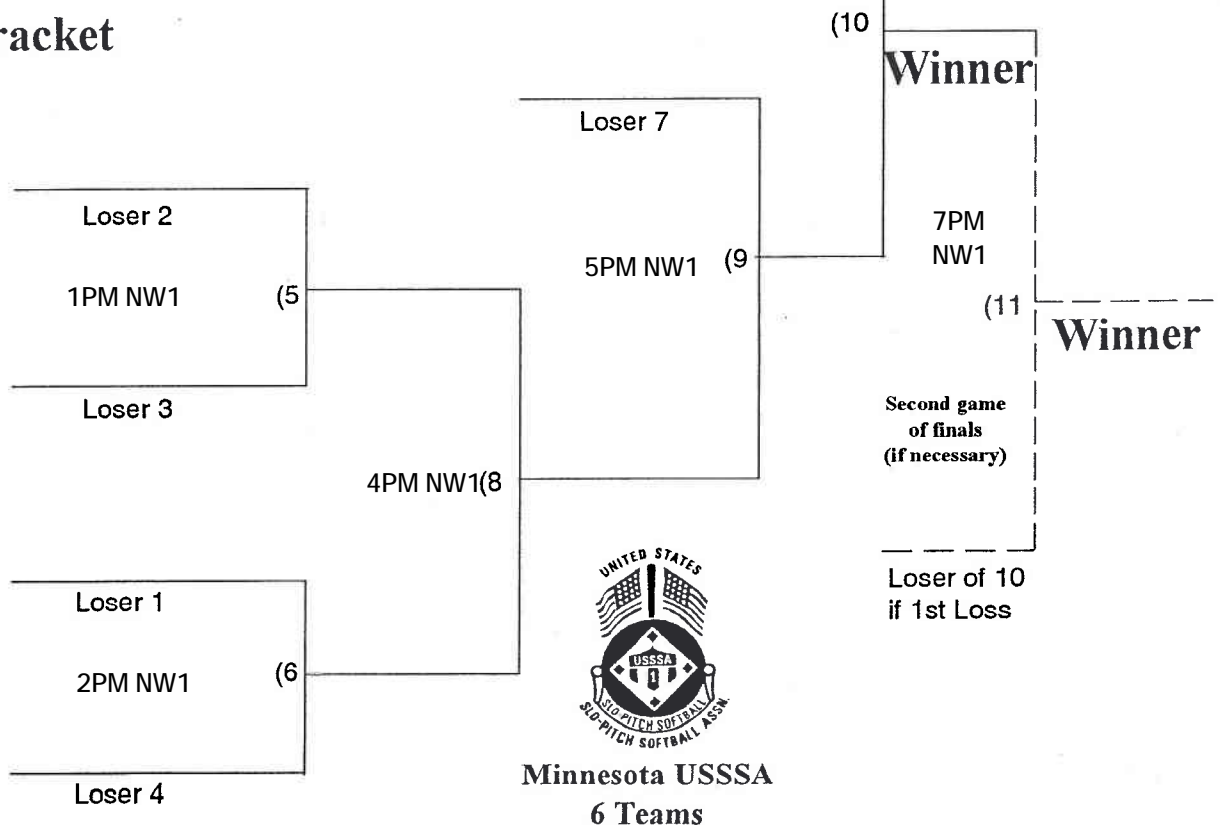

MENS C

Winner's Bracket

Loser's Bracket

Minnesota USSSA
6 Teams

MENS D

V=VICTORY
 LG=LIGHTED
 NW1=NORTHWOODS
 NW2=NORTHWOODS
 LS=LIONS SOUTH
 LN=LIONS NORTH

Loser's Bracket

**Minnesota USSSA
36 Teams**