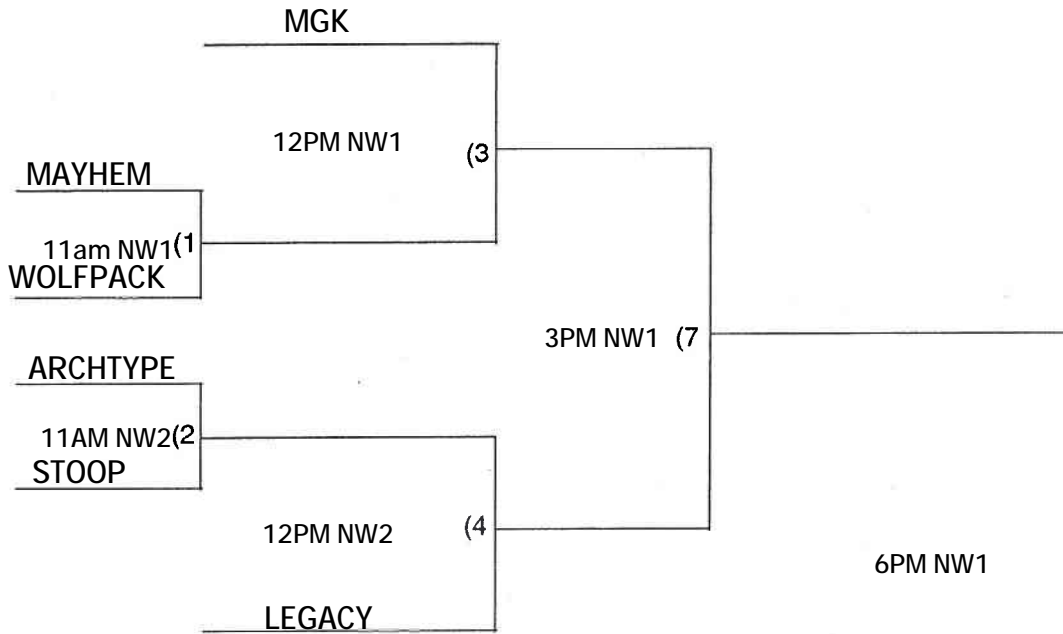

MENS C

Winner's Bracket

Loser's Bracket

Minnesota USSSA
6 Teams

MENS D

V=VICTORY
 LG=LIGHTED
 NW1=NORTHWOODS
 NW2=NORTHWOODS
 LS=LIONS SOUTH
 LN=LIONS NORTH

Loser's Bracket

**Minnesota USSSA
36 Teams**