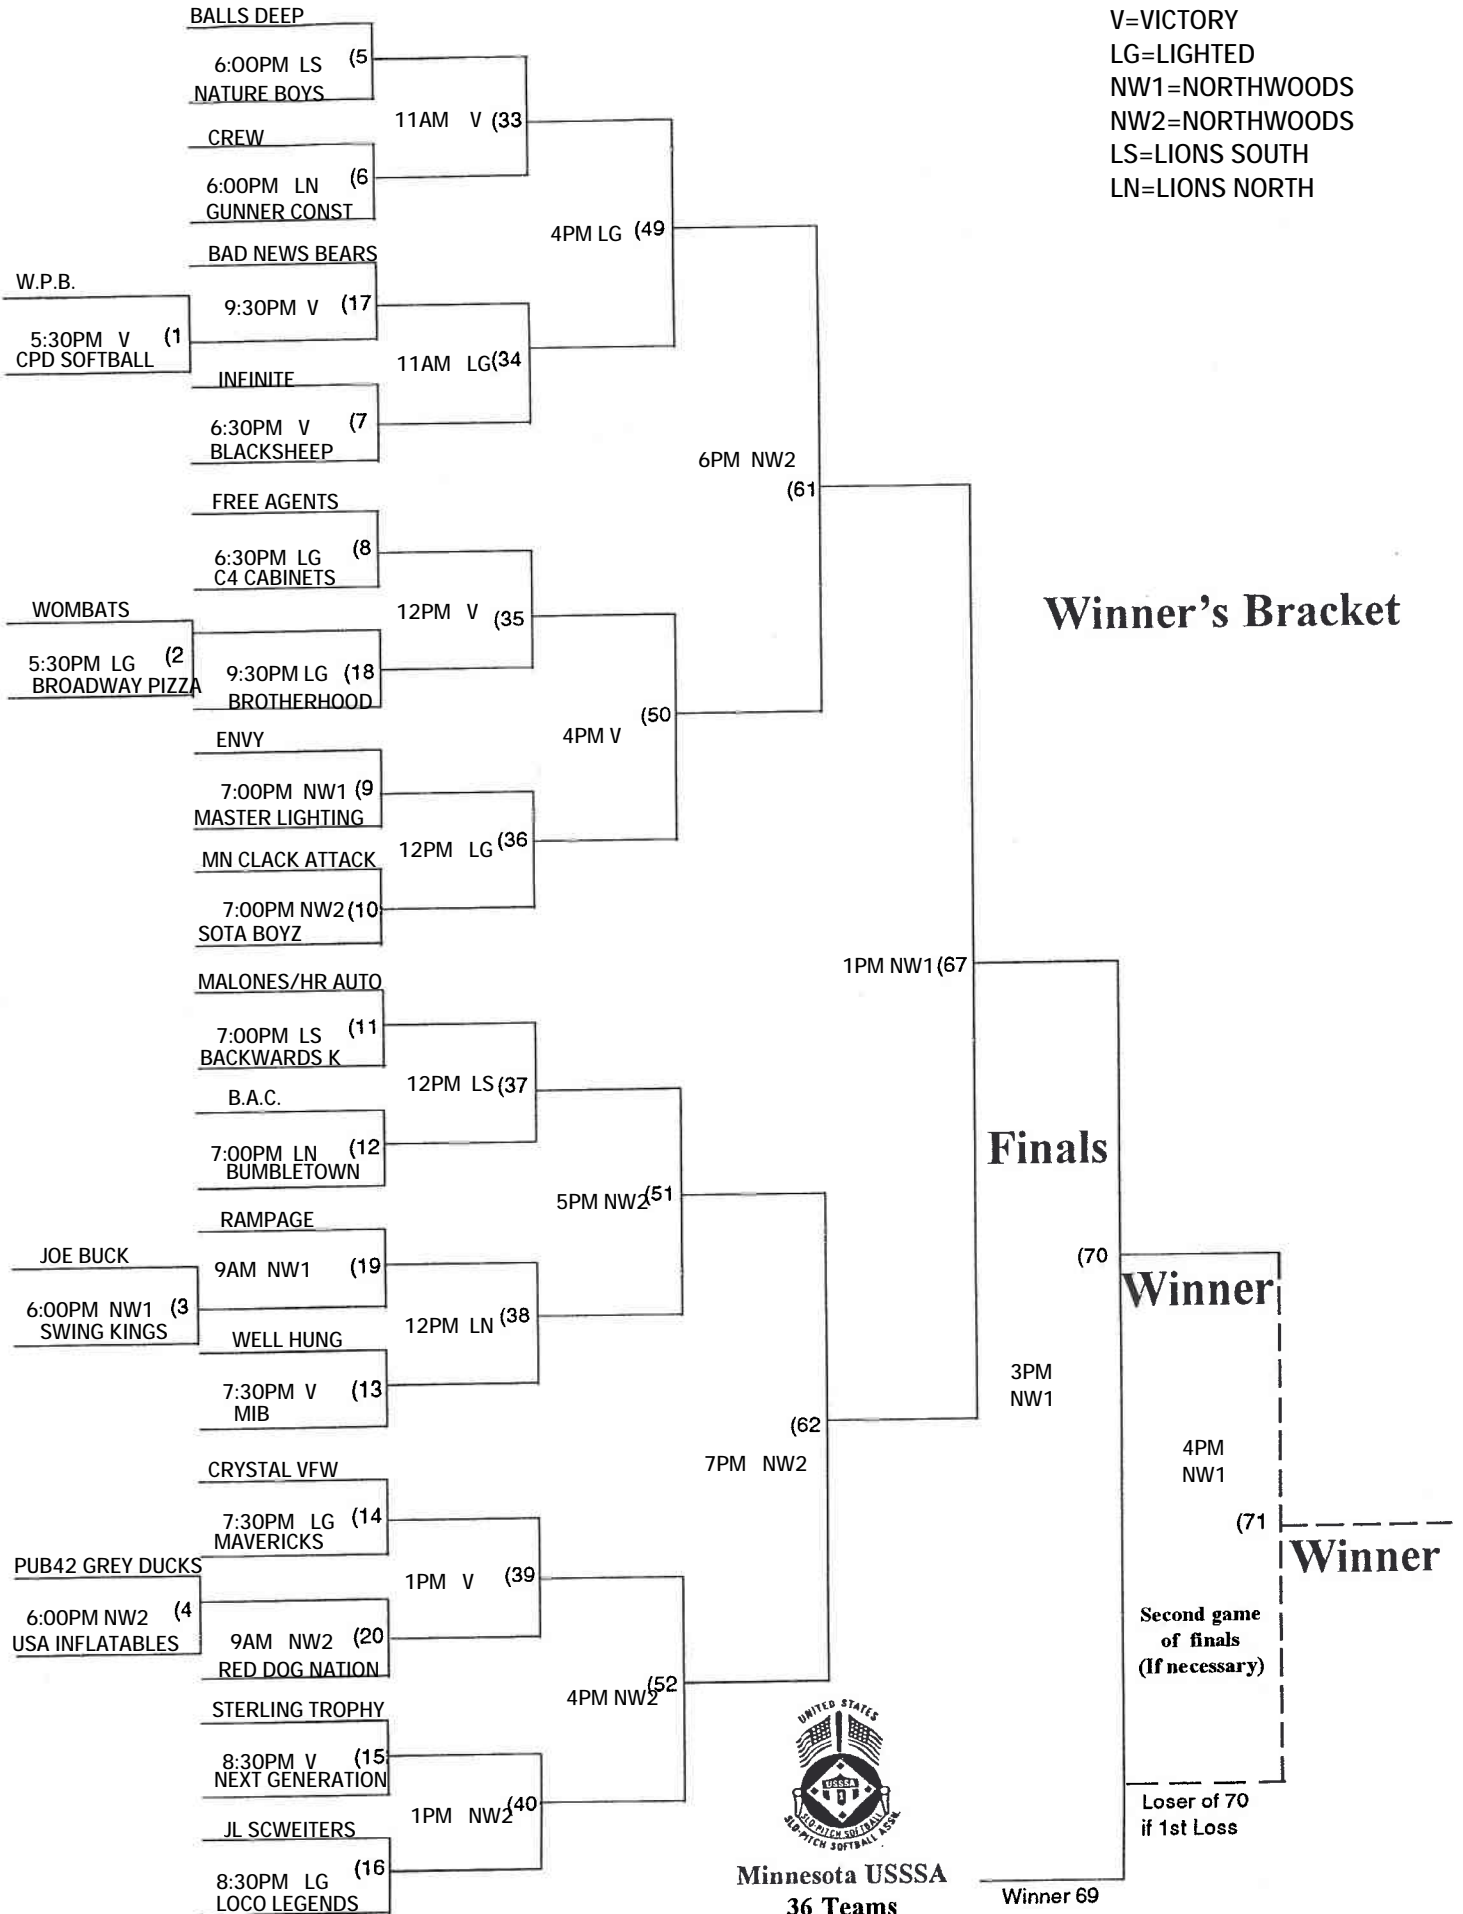

MENS C

Winner's Bracket

Loser's Bracket

Minnesota USSSA
6 Teams

MENS D

V=VICTORY
 LG=LIGHTED
 NW1=NORTHWOODS
 NW2=NORTHWOODS
 LS=LIONS SOUTH
 LN=LIONS NORTH

Loser's Bracket

**Minnesota USSSA
36 Teams**